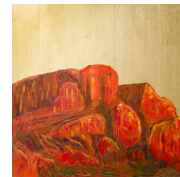

## 1\_006 MONUMENT VALLEY

Title: MONUMENT VALLEY  
Number: 1\_006  
Year: 2021  
Dimension: 60 x 80 x 2.7 cm  
Support: Wood, Spruce  
Technique: Acrylic and oil

• 850 CHF

---

**1\_007 KATA TJUTA**

Title: KATA TJUTA  
Number: 1\_007  
Year: 2021  
Dimension: 60 x 60 x 1.8 cm  
Support: Wood, Spruce  
Technique: Acrylic and oil