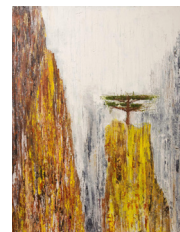

1_015 HUANGSHAN ● sold

Title: HUANGSHAN
Number: 1_015
Year: 2021
Dimension: 60 x 80 x 2.7 cm
Support: Wood, Spruce
Technique: Acrylic and oil