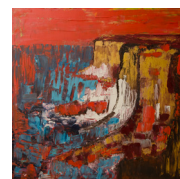

1_011 GREAT AUSTRALIAN BIGHT ● sold

Title: GREAT AUSTRALIAN BIGHT
Number: 1_011
Year: 2021
Dimension: 60 x 60 x 1.8 cm
Support: Wood, Spruce
Technique: Acrylic and oil