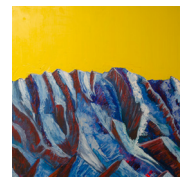

Title: DENTS DU MIDI  
Number: 1\_009  
Year: 2021  
Dimension: 60 x 60 x 1.8 cm  
Support: Wood, Spruce  
Technique: Acrylic and oil

• 450 CHF

---

**1\_010 VALLE DE LA LUNA**

Title: VALLE DE LA LUNA  
Number: 1\_010  
Year: 2021  
Dimension: 60 x 60 x 1.8 cm  
Support: Wood, Spruce  
Technique: Acrylic and oil