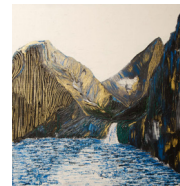

1_014 MILFORD SOUND ● sold

Title: MILFORD SOUND
Number: 1_014
Year: 2021
Dimension: 60 x 60 x 1.8 cm
Support: Wood, Spruce
Technique: Acrylic and oil