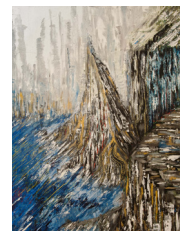

Title: HUANGSHAN  
Number: 1\_015  
Year: 2021  
Dimension: 60 x 80 x 2.7 cm  
Support: Wood, Spruce  
Technique: Acrylic and oil

● 850 CHF

---

**1\_016 FAROE** ● sold

Title: FAROE  
Number: 1\_016  
Year: 2021  
Dimension: 60 x 80 x 2.7 cm  
Support: Wood, Spruce  
Technique: Acrylic and oil