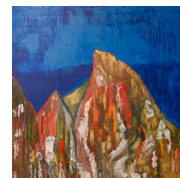

1_012 GUILIN ● sold

Title: GUILIN
Number: 1_012
Year: 2021
Dimension: 60 x 60 x 1.8 cm
Support: Wood, Spruce
Technique: Acrylic and oil